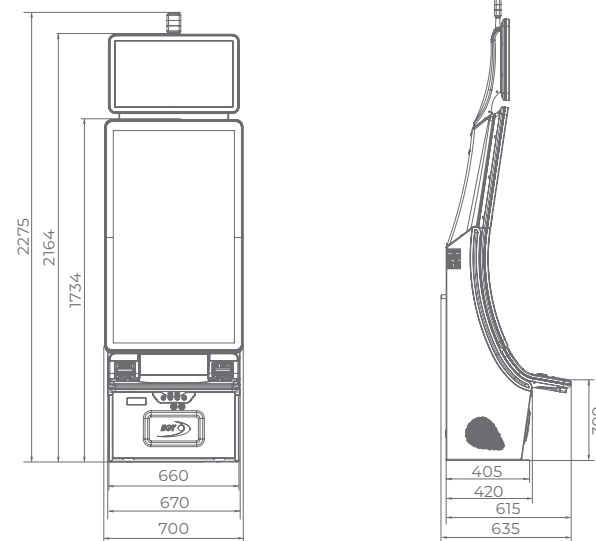

# G 50 V ST

- A 50" portrait-oriented straight display with integrated touch screen for greater interactivity
- Overhead multimedia topper with a 27" monitor (optional)
- Frameless HD display with exceptional visual clarity
- Exquisite design and ergonomic features, ensuring maximum comfort
- Wide and convenient keyboard with dynamic touch display and electromechanical buttons
- Specially designed key systems for more ease of use by an operator
- High-quality stereo sound system
- Ambient, attractive LED illumination alongside the cabinet
- Built-in USB port for fast charging
- Powered by the **EXCITER III**® and **EXCITER IV**® platforms

# G 50 J1 UP

- A 50" portrait-oriented J-curved display with integrated touch screen for greater interactivity
- Overhead multimedia topper with a 27" monitor (optional)
- Frameless HD display with exceptional visual clarity
- Exquisite design and ergonomic features, ensuring maximum comfort
- Wide and convenient keyboard with dynamic touch display and electromechanical buttons
- Specially designed key systems for more ease of use by an operator
- High-quality stereo sound system
- Ambient, attractive LED illumination alongside the cabinet
- Built-in USB port for fast charging
- Powered by the **EXCITER III**® and **EXCITER IV**® platforms