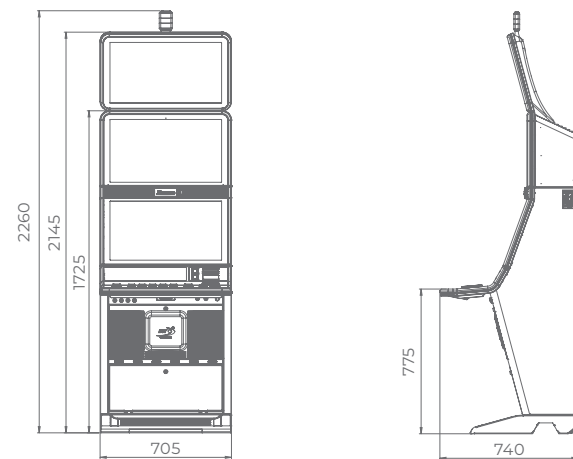

- Two high-resolution 27" widescreen monitors, the main one with an integrated touch screen
- Overhead multimedia topper with a 27" monitor (optional)
- Keyboard with dynamic OLED buttons (optional)
- Enhanced quality stereo sound system
- Ambient, attractive LED illumination alongside the cabinet
- Easily accessible and visible mechanical counters
- Ergonomic features, ensuring maximum comfort
- Convenient access through an electronic key system
- Powered by the **EXCITER II** and **EXCITER III** platforms