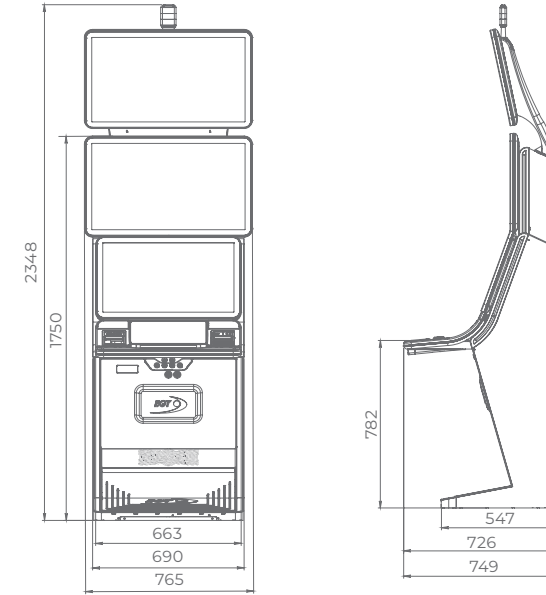

G 27-32 ST

- A high-resolution 27" main monitor with integrated touch screen and a 32" upper widescreen display
- Overhead multimedia topper with a 32" monitor (optional)
- Frameless HD display with exceptional visual clarity
- Exquisite design and ergonomic features, ensuring maximum comfort
- Wide and convenient keyboard with dynamic touch display and electromechanical buttons
- Specially designed key systems for more ease of use by an operator
- High-quality stereo sound system
- Ambient, attractive LED illumination alongside the cabinet
- Built-in USB port for fast charging
- Powered by the **EXCITER III**® and **EXCITER IV**® platforms