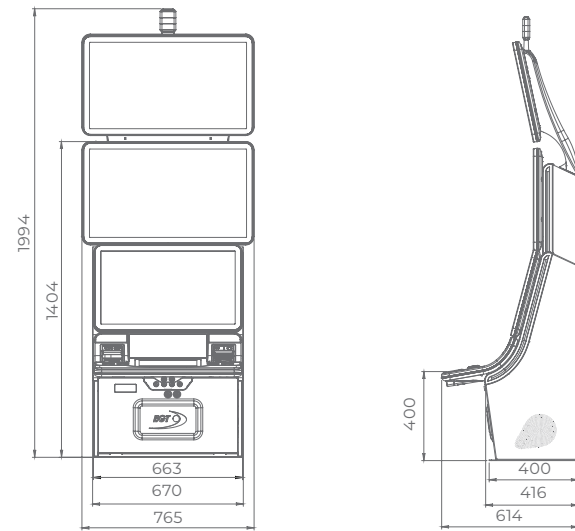

# G 27-32 UP

- A high-resolution 27" main monitor with integrated touch screen and a 32" upper widescreen display
- Overhead multimedia topper with a 32" monitor (optional)
- Frameless HD display with exceptional visual clarity
- Exquisite design and ergonomic features, ensuring maximum comfort
- Wide and convenient keyboard with dynamic touch display and electromechanical buttons
- Specially designed key systems for more ease of use by an operator
- High-quality stereo sound system
- Ambient, attractive LED illumination alongside the cabinet
- Built-in USB port for fast charging
- Powered by the **EXCITER III**® and **EXCITER IV**® platforms