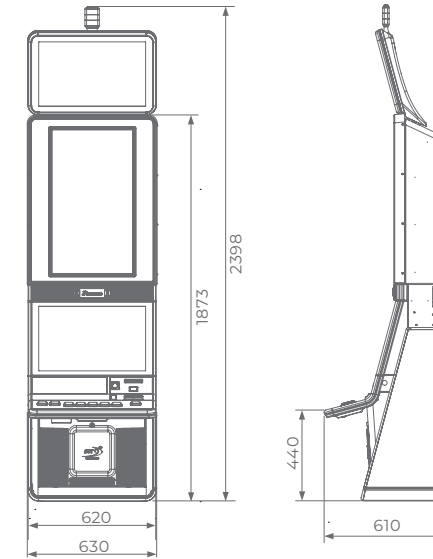

P-24/32V UP

- 24" widescreen main monitor with touch screen
- Attractive LED-illuminated top box with a 32" monitor
- Enhanced quality stereo sound system
- Overhead topper with a 24" monitor (option)
- Ambient, attractive LED illumination alongside the cabinet
- Easily accessible and visible mechanical counters
- Ergonomic features, ensuring maximum comfort
- Convenient access through an electronic key system
- Powered by the **EXCITER II** and **EXCITER III** platforms

AVAILABLE SOFTWARE:

CAI SHEN KINGDOM