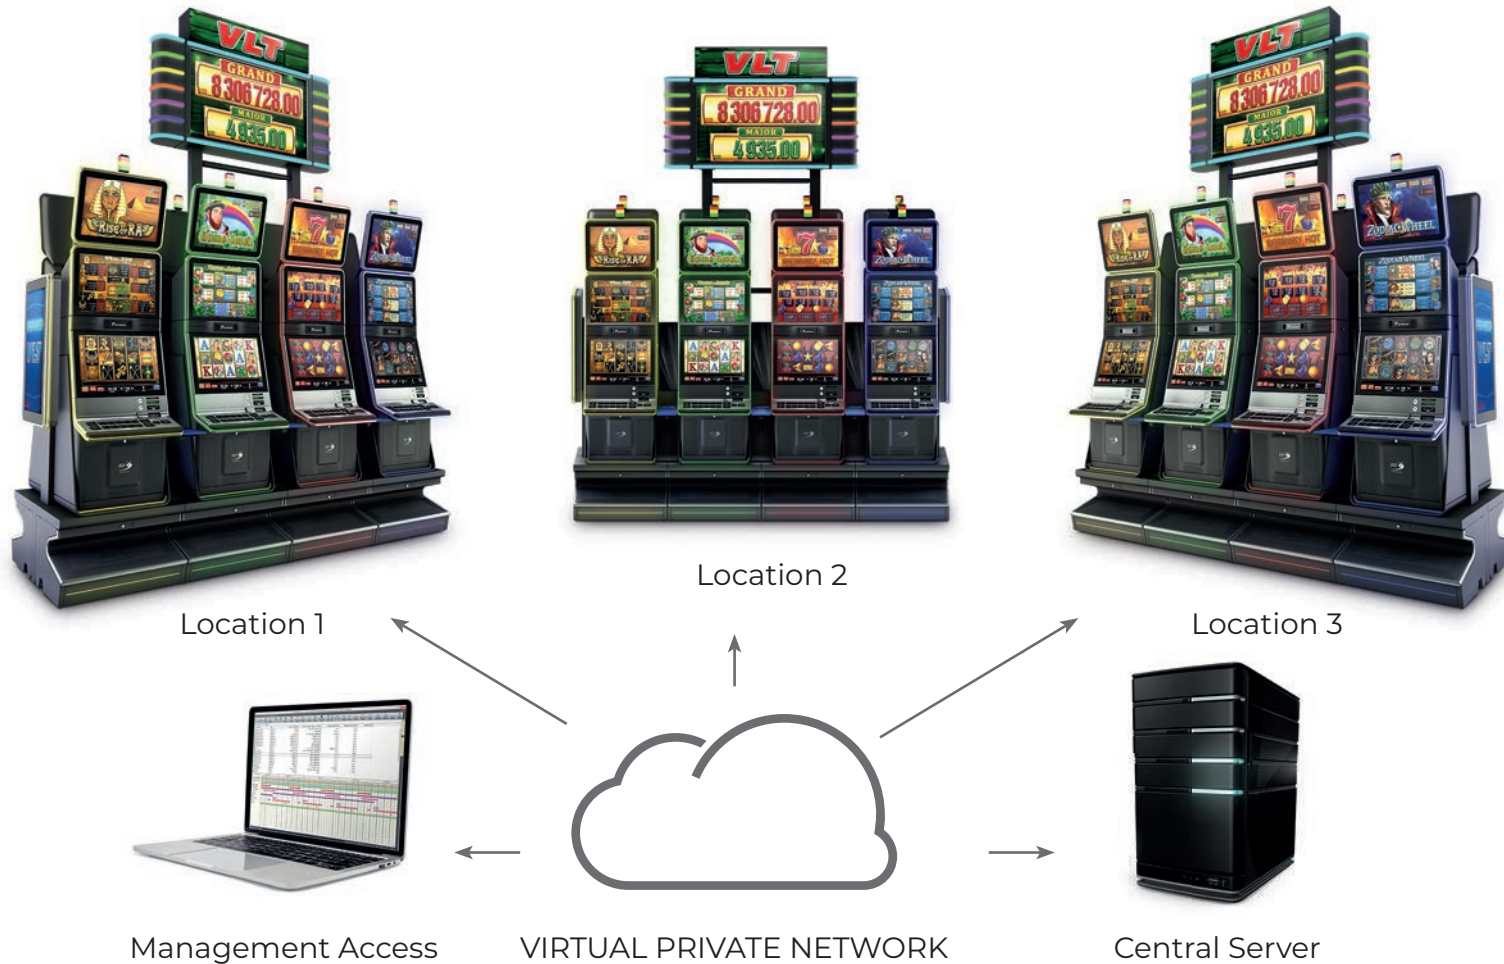

VLT

GLOBAL SOLUTION

EGT's **Global Solution VLT** is a server-based system that comprises two main components – **Central Server** and **Locations**, with an unlimited number of locations that can be connected to the Central Server.

Overall, the **Global Solution VLT** system is made to be flexible, easy to use, has a built-in ticketing system and can be modified to satisfy the clients' needs, making it very adaptable to business and regulatory requirements.