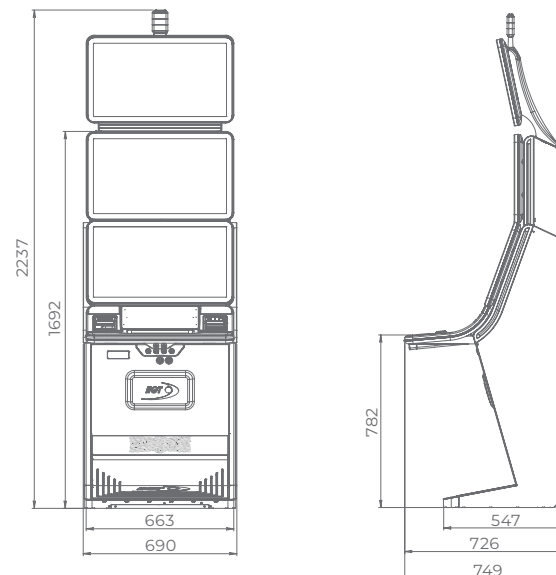

Peripheral Devices:

- Printer (Ticket-In and Ticket-Out)
- Bill validator
- Coin acceptor