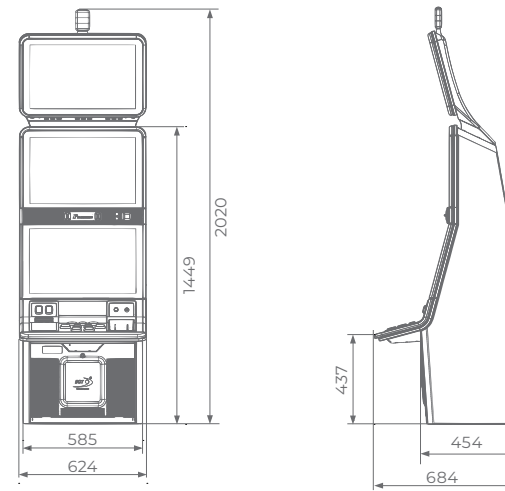

Peripheral Devices:

- Bill recycler
- Coin acceptor
- 2 hopper devices