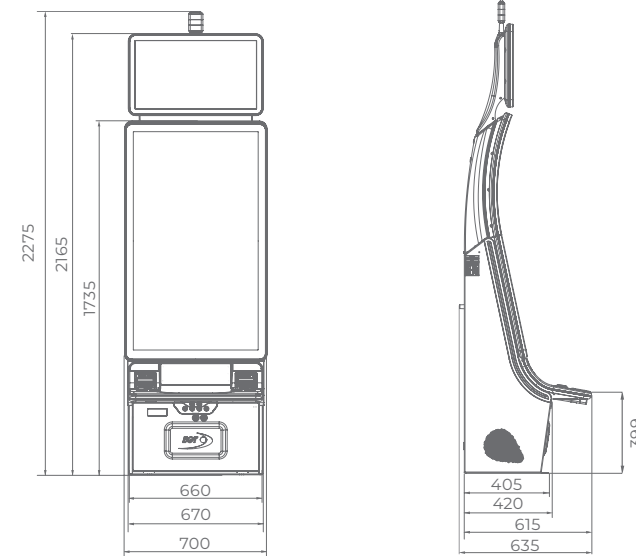

# G 50 J2 UP

- A 50" portrait-oriented J-curved display with integrated touch screen for greater interactivity
- Overhead multimedia topper with a 27" monitor (optional)
- Frameless HD display with exceptional visual clarity
- Exquisite design and ergonomic features, ensuring maximum comfort
- Wide and convenient keyboard with dynamic touch display and electromechanical buttons
- Specially designed key systems for more ease of use by an operator
- High-quality stereo sound system
- Ambient, attractive LED illumination alongside the cabinet
- Built-in USB port for fast charging
- Powered by the **EXCITER III**® and **EXCITER IV**® platforms