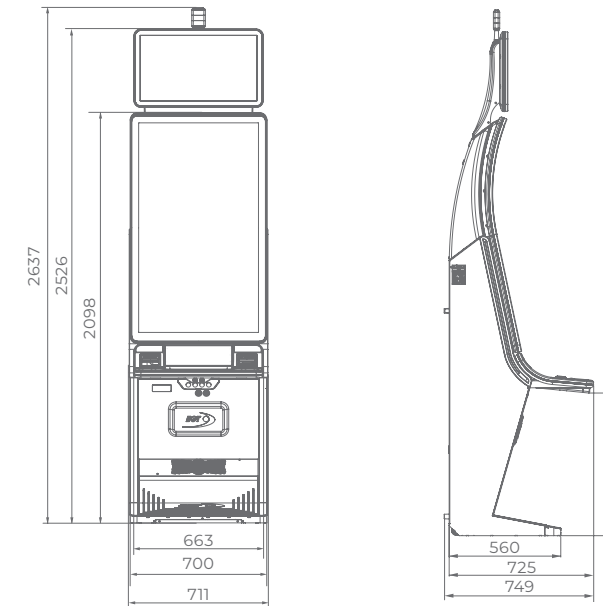

G 50 J2 ST

- A 50" portrait-oriented J-curved display with integrated touch screen for greater interactivity
- Overhead multimedia topper with a 27" monitor (optional)
- Frameless HD display with exceptional visual clarity
- Exquisite design and ergonomic features, ensuring maximum comfort
- Wide and convenient keyboard with dynamic touch display and electromechanical buttons
- Specially designed key systems for more ease of use by an operator
- High-quality stereo sound system
- Ambient, attractive LED illumination alongside the cabinet
- Built-in USB port for fast charging
- Powered by the **EXCITER III**® and **EXCITER IV**® platforms