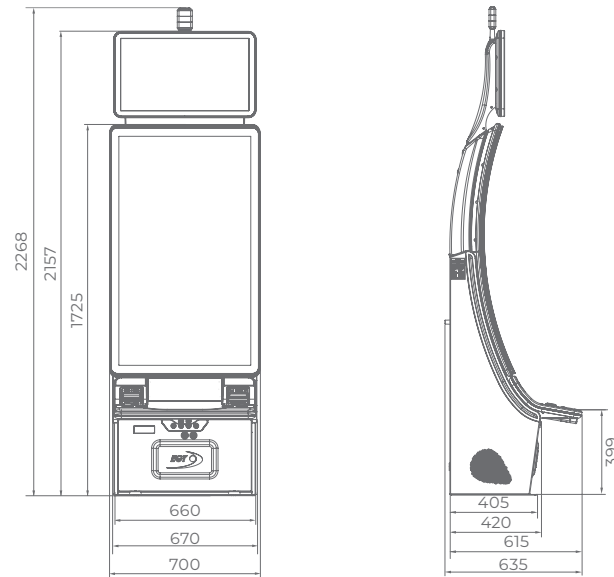

# G 50 C UP

- A 50" portrait-oriented curved display with interactive touch screen
- Overhead multimedia topper with a 27" monitor (optional)
- Frameless HD display with exceptional visual clarity
- Exquisite design and ergonomic features, ensuring maximum comfort
- Wide and convenient keyboard with dynamic touch display and electromechanical buttons
- Specially designed key systems for more ease of use by an operator
- High-quality stereo sound system
- Ambient, attractive LED illumination alongside the cabinet
- Built-in USB port for fast charging
- Powered by the **EXCITER III**® and **EXCITER IV**® platforms