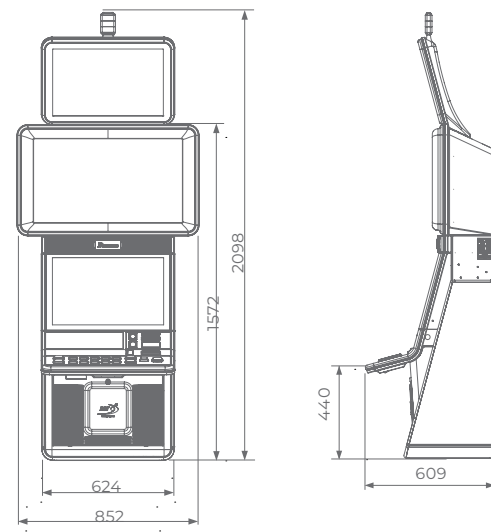

P-24/32H UP

- 24" widescreen main monitor with touch screen
- Attractive LED-illuminated top box with a 32" monitor
- Enhanced quality stereo sound system
- Overhead multimedia topper with a 24" monitor (optional)
- Ambient, attractive LED illumination alongside the cabinet
- Easily accessible and visible mechanical counters
- Ergonomic features, ensuring maximum comfort
- Convenient access through an electronic key system
- Powered by the **EXCITER II** and **EXCITER III** platforms