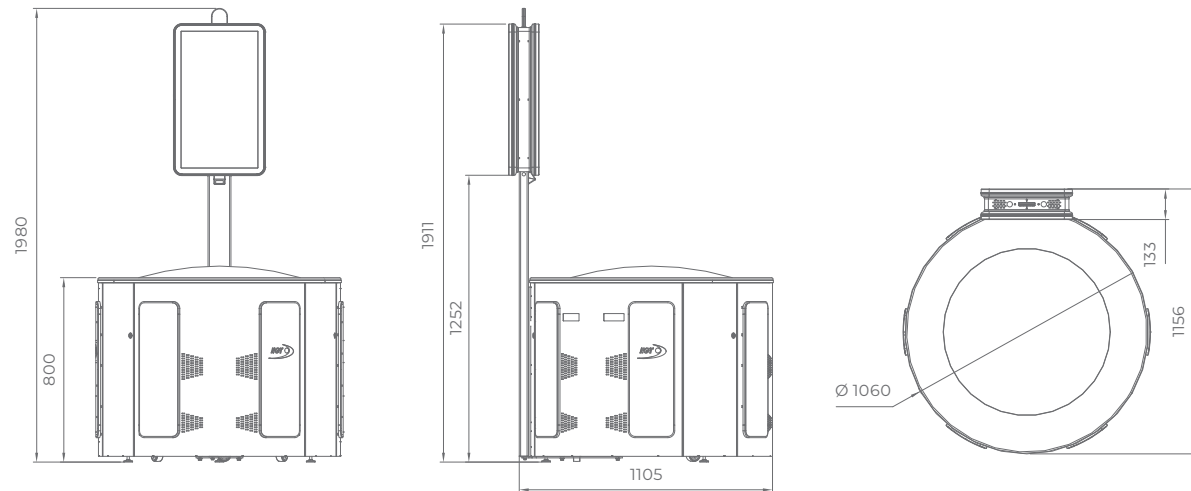

G RSA

- Can be connected to all EGT play stations
- New dome design for better visibility
- HQ live stream camera
- Custom LED illumination (Red, Green, or Blue color options)
- Improved surround system with “in-game” sound effects
- 16 diamonds for an even more thrilling game experience
- Available with 27” Vertical Display Visualization (Dual Sided)
- Detailed roulette statistics through the EGT control system