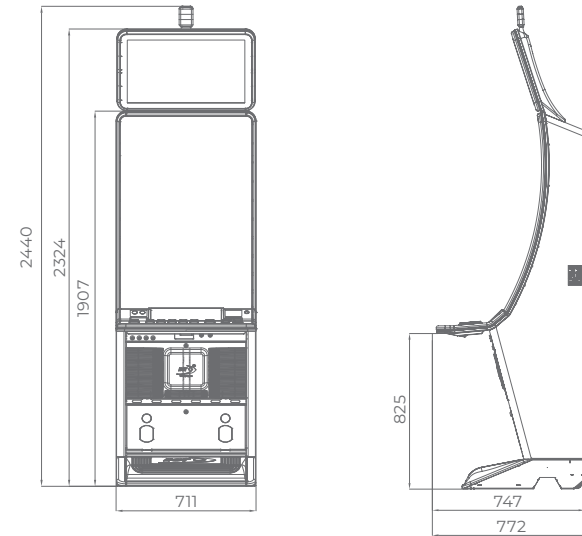

- 42" portrait-oriented curved monitor with integrated touch screen for greater interactivity
- Overhead multimedia topper with a 27" monitor (optional)
- Keyboard with dynamic OLED buttons (optional)
- Enhanced quality stereo sound system
- Ambient, attractive LED illumination alongside the cabinet
- Easily accessible and visible mechanical counters
- Ergonomic features, ensuring maximum comfort
- Convenient access through an electronic key system
- Powered by **EXCITER III** platform