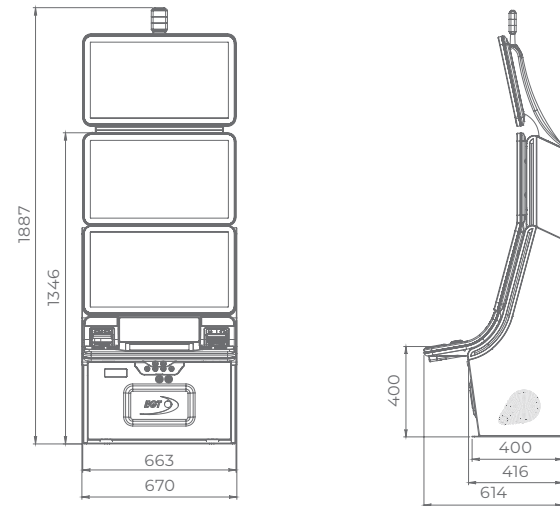

# G 27-27 UP

- Two high-resolution 27" widescreen monitors
- Touch screen equipped on the main display
- Overhead multimedia topper with a 27" monitor (optional)
- Frameless HD display with exceptional visual clarity
- Exquisite design and ergonomic features, ensuring maximum comfort
- Wide and convenient keyboard with dynamic touch display and electromechanical buttons
- Specially designed key systems for more ease of use by an operator
- High-quality stereo sound system
- Ambient, attractive LED illumination alongside the cabinet
- Built-in USB port for fast charging
- Powered by the **EXCITER III**® and **EXCITER IV**® platforms