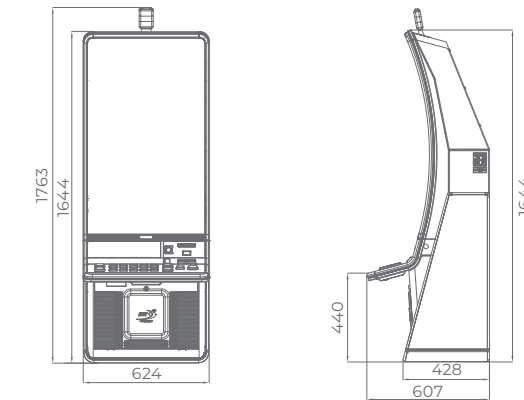

P-42V UP Curved

- 42" portrait-oriented curved monitor with integrated touch screen for greater interactivity
- Keyboard with dynamic OLED buttons (optional)
- Enhanced quality stereo sound system
- Ambient, attractive LED illumination alongside the cabinet
- Easily accessible and visible mechanical counters
- Ergonomic features, ensuring maximum comfort
- Convenient access through an electronic key system
- Powered by **EXCITER III** platform