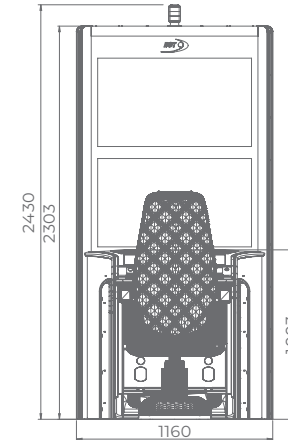

## Comfortable multimedia chair that includes:

- High-quality stereo sound speakers
- Sound volume control
- The functions: Start, Auto Play, Select Game, Gamble, Select Bet and Lines

Curved Monitor

OLED Button Panel