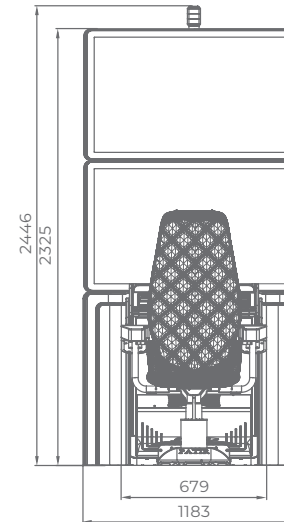

G 50-50 C VIP

- Two 50" frameless HD displays with exceptional visual clarity
- Exquisite design and ergonomic features, ensuring maximum comfort
- Wide and convenient keyboard with dynamic touch display and electromechanical buttons
- Specially designed key systems for more ease of use by an operator
- High-quality stereo sound system
- Ambient, attractive LED illumination alongside the cabinet
- Built-in USB port for fast charging
- Powered by the **EXCITER III** and **EXCITER IV** platforms

Comfortable multimedia chair that includes:

- High-quality stereo sound speakers
- Sound volume control
- The functions: Start, Auto Play, Select Game, Gamble, Take Win, Select Bet and Lines