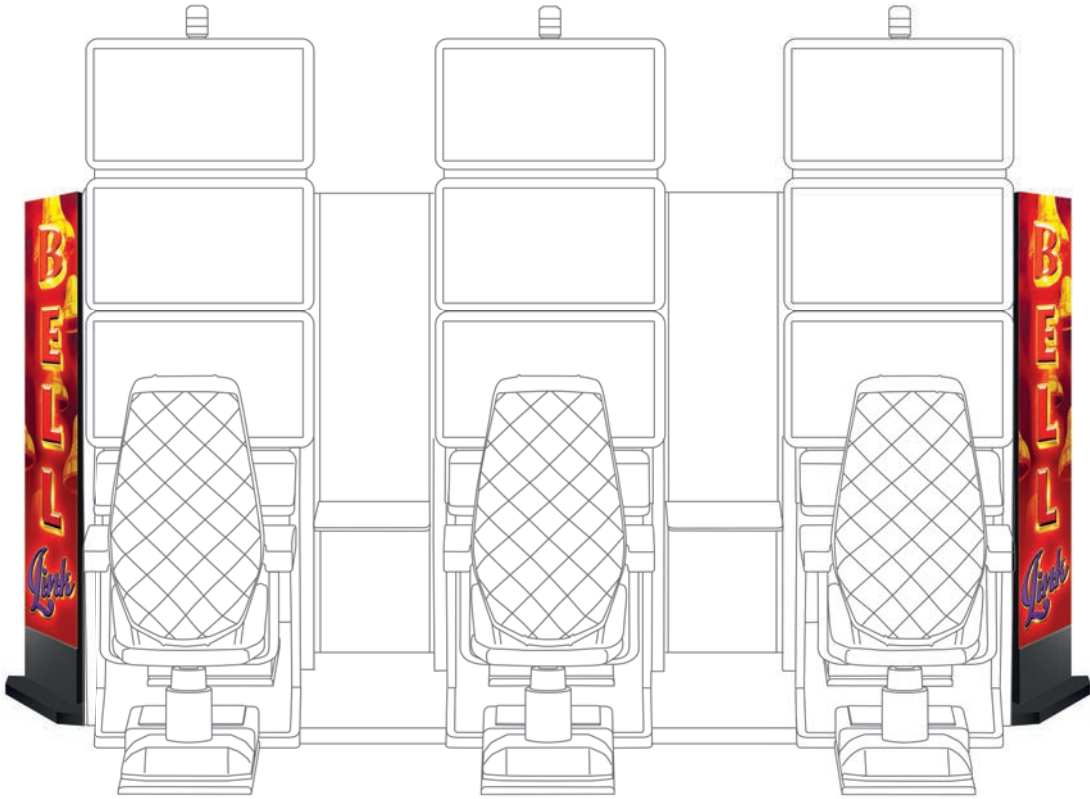

Slant top & VIP cabinets 45°

- Design that follows the General panels & cabinets main concept
- Created to grab the attention with its attractive animations
- Bank End Advertising Slant top
  WxH 210x1670 mm
- Bank End Advertising VIP cabinet
  WxH 477x1845 mm