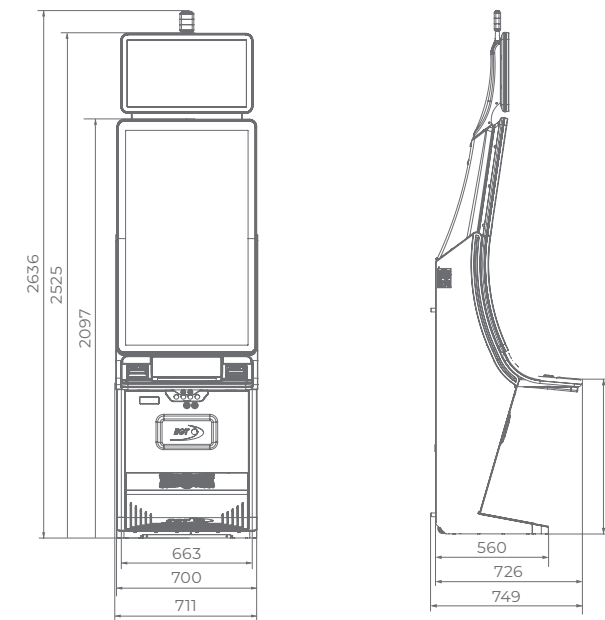

G 50 J1 ST

- A 50" portrait-oriented J-curved display with integrated touch screen for greater interactivity
- Overhead multimedia topper with a 27" monitor (optional)
- Frameless HD display with exceptional visual clarity
- Exquisite design and ergonomic features, ensuring maximum comfort
- Wide and convenient keyboard with dynamic touch display and electromechanical buttons
- Specially designed key systems for more ease of use by an operator
- High-quality stereo sound system
- Ambient, attractive LED illumination alongside the cabinet
- Built-in USB port for fast charging
- Powered by the **EXCITER III**® and **EXCITER IV**® platforms