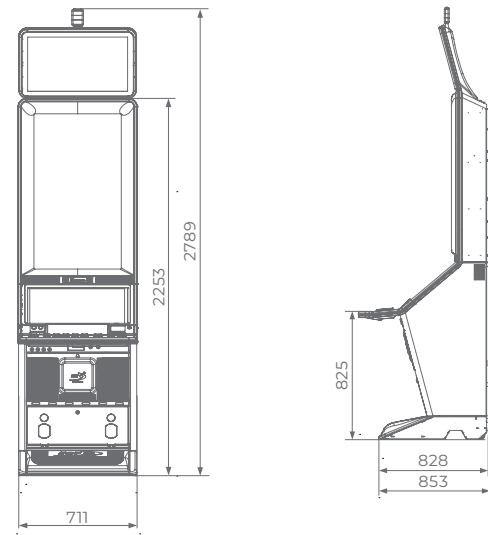

- 27" widescreen main monitor with touch screen
- Attractive LED-illuminated top box with a 42" monitor
- Enhanced quality stereo sound system
- Overhead topper with a 27" monitor (option)
- Ambient, attractive LED illumination alongside the cabinet
- Easily accessible and visible mechanical counters
- Ergonomic features, ensuring maximum comfort
- Convenient access through an electronic key system
- Powered by the **EXCITER II** and **EXCITER III** platforms

AVAILABLE SOFTWARE: