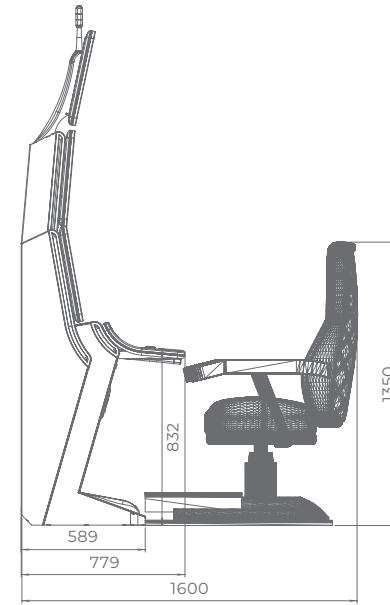

G 32-32 VIP

- Two high-resolution 32" widescreen monitors
- Touch screen equipped on the main display
- Overhead multimedia topper with a 32" monitor (optional)
- Frameless HD display with exceptional visual clarity
- Exquisite design and ergonomic features, ensuring maximum comfort
- Wide and convenient keyboard with dynamic touch display and electromechanical buttons
- Specially designed key systems for more ease of use by an operator
- High-quality stereo sound system
- Ambient, attractive LED illumination alongside the cabinet
- Built-in USB port for fast charging
- Powered by the **EXCITER III** and **EXCITER IV** platforms

Comfortable multimedia chair that includes:

- High-quality stereo sound speakers
- Sound volume control
- The functions: Start, Auto Play, Select Game, Gamble, Take Win, Select Bet and Lines