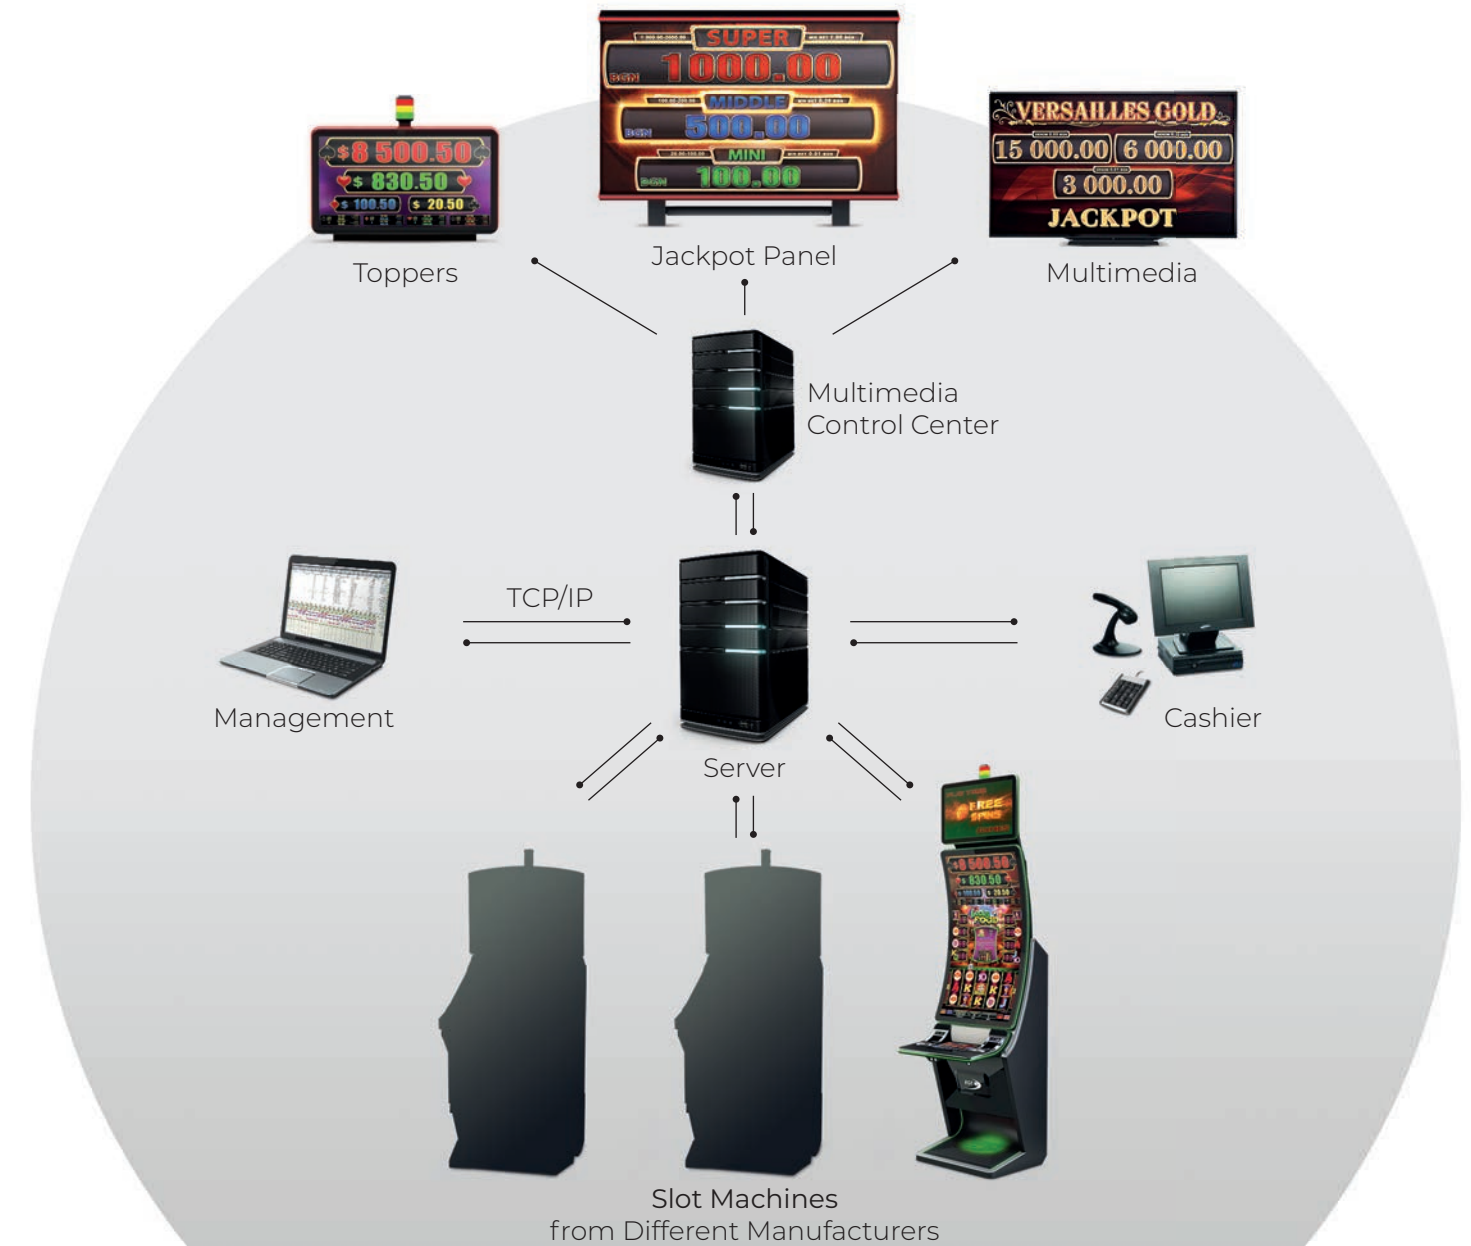

Why is it worth your investment?

- Fast to install and easy to connect
- User-friendly interface
- Requires a simple IT infrastructure
- Provides remote management and control over your casino
- Fully customizable to fit various operators' requirements
- 24/7 support from a highly professional team