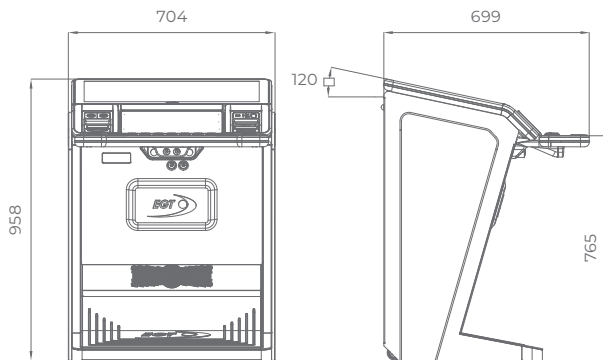

G 27 T

- High-resolution 27" widescreen main display with integrated touch screen for greater interactivity
- Exquisite design with a frameless display that reproduces pictures with exceptional clarity
- Modular construction, allowing many possible configurations
- Easy integration into roulettes, roulette groups, etc.
- Ergonomic features, ensuring maximum comfort for the players
- Different keyboard options are available (6 or 13 electromechanical buttons are the options of the available keyboards);
- Specially designed for more ease of use:
  - Higher security door open key system
  - Well-positioned mechanical counters for easy access and good visibility
  - Most convenient access via electronic key system
- High-quality stereo sound system
- Ambient, attractive LED illumination alongside the cabinet
- Built-in USB port for fast charging

Peripheral devices:

- Bill validator (optional)
- Ticket printer (optional)