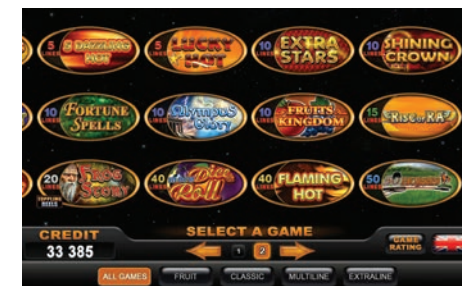

● **ORANGE VLT** contains:

1 Burning Hot	13 5 Dazzling Hot
2 Dice and Roll	14 Lucky Hot
3 Great Empire	15 Extra Stars
4 Versailles Gold	16 Shining Crown
5 20 Super Hot	17 Fortune Spells
6 Like a Diamond	18 Olympus Glory
7 Game of Luck	19 Fruits Kingdom
8 Circus Brilliant	20 Rise of Ra
9 Secrets of Alchemy	21 Frog Story
10 Amazons' Battle	22 more Dice and Roll
11 Egypt Sky	23 Flaming Hot
12 40 Super Hot	24 50 Horses