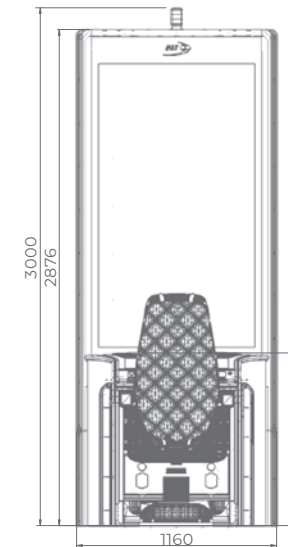

## Comfortable multimedia chair that includes:

- High-quality stereo sound speakers
- Sound volume control
- The functions: Start, Auto Play, Select Game, Gamble, Select Bet and Lines

Curved Monitor

OLED Button Panel