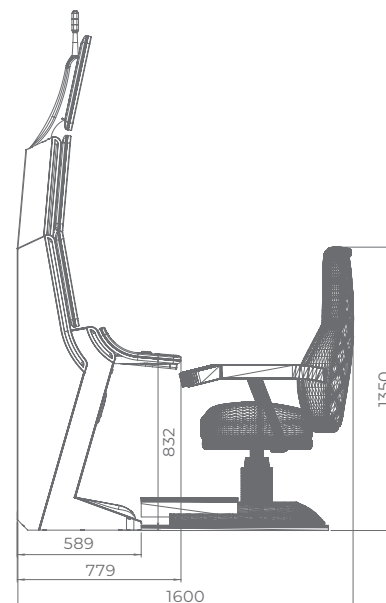

G 32-32 VIP AWP

new

- Two high-resolution 32" widescreen monitors
- Touch screen equipped on the main display
- Overhead multimedia topper with a 32" monitor (optional)
- Frameless HD display with exceptional visual clarity
- Exquisite design and ergonomic features, ensuring maximum comfort
- Wide and convenient keyboard with dynamic touch display and electromechanical buttons
- Specially designed key systems for more ease of use by an operator
- High-quality stereo sound system
- Ambient, attractive LED illumination alongside the cabinet
- Built-in USB port for fast charging
- Powered by **EXCITER III** platform

Comfortable multimedia chair that includes:

- High-quality stereo sound speakers
- Sound volume control
- The functions: Start, Auto Play, Select Game, Gamble, Take Win, Select Bet and Lines

Peripheral Devices:

- Printer (Ticket-In and Ticket-Out)
- Bill recycler
- Coin acceptor
- Hopper