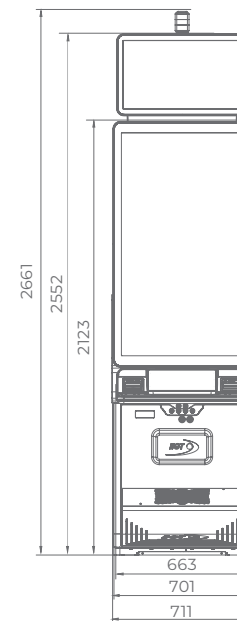

G 50 V ST

- A 50" portrait-oriented straight display with integrated touch screen for greater interactivity
- Overhead multimedia topper with a 27" monitor (optional)
- Frameless HD display with exceptional visual clarity
- Exquisite design and ergonomic features, ensuring maximum comfort
- Wide and convenient keyboard with dynamic touch display and electromechanical buttons
- Specially designed key systems for more ease of use by an operator
- High-quality stereo sound system
- Ambient, attractive LED illumination alongside the cabinet
- Built-in USB port for fast charging
- Powered by the **EXCITER III**® and **EXCITER IV**® platforms