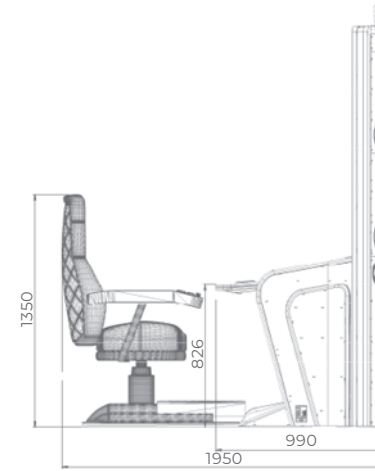

## Comfortable multimedia chair that includes:

- High-quality stereo sound speakers
- Sound volume control
- The functions: Start, Auto Play, Select Game, Gamble, Select Bet and Lines

Curved Monitor

OLED Button Panel