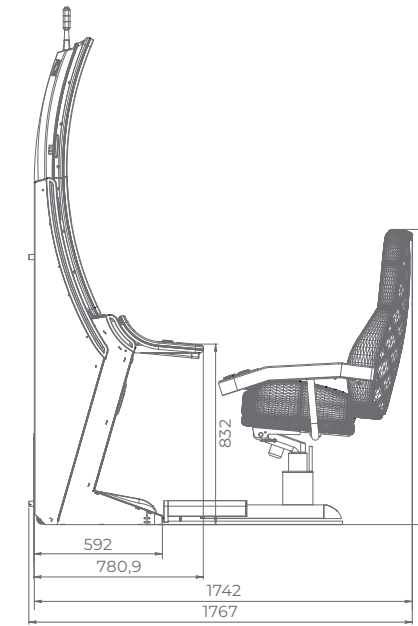

G 55 C VIP

- 55" curved frameless HD display with exceptional visual clarity
- Integrated touchscreen
- Exquisite design and ergonomic features, ensuring maximum comfort
- Wide and convenient keyboard with dynamic touch display and electromechanical buttons
- Specially designed key systems for more ease of use by an operator
- High-quality stereo sound system
- Ambient, attractive LED illumination alongside the cabinet
- Built-in USB port for fast charging
- Powered by the **EXCITER III** and **EXCITER IV** platforms

Comfortable multimedia chair that includes:

- High-quality stereo sound speakers
- Sound volume control
- The functions: Start, Auto Play, Select Game, Gamble, Take Win, Select Bet and Lines