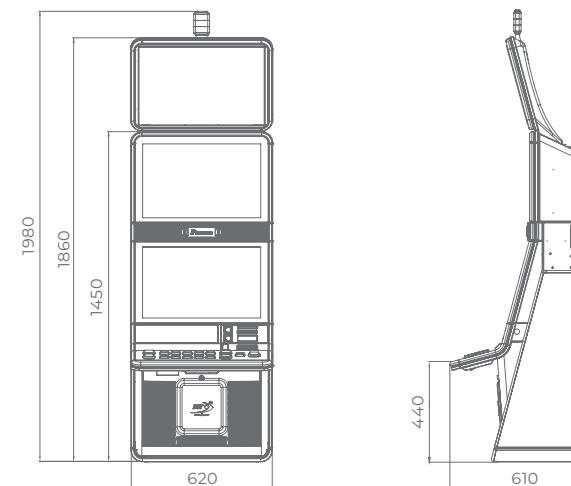

P-24/24 UP

- Two high-resolution 27" widescreen monitors, the main one with an integrated touch screen
- Overhead multimedia topper with a 24" monitor (optional)
- Keyboard with dynamic OLED buttons (optional)
- Coin acceptor and hopper (optional)
- Enhanced quality stereo sound system
- Ambient, attractive LED illumination alongside the cabinet
- Easily accessible and visible mechanical counters
- Ergonomic features, ensuring maximum comfort
- Convenient access through an electronic key system
- Powered by the **EXCITER II** and **EXCITER III** platforms