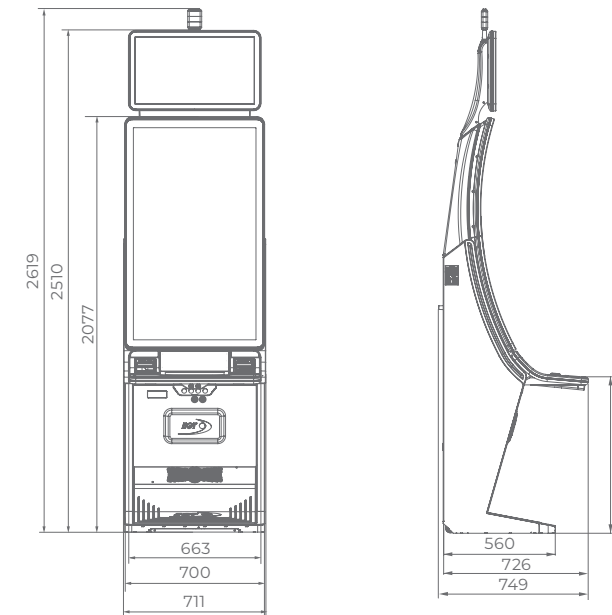

G 50 C ST

- A 50" portrait-oriented curved display with interactive touch screen
- Overhead multimedia topper with a 27" monitor (optional)
- Frameless HD display with exceptional visual clarity
- Exquisite design and ergonomic features, ensuring maximum comfort
- Wide and convenient keyboard with dynamic touch display and electromechanical buttons
- Specially designed key systems for more ease of use by an operator
- High-quality stereo sound system
- Ambient, attractive LED illumination alongside the cabinet
- Built-in USB port for fast charging
- Powered by the **EXCITER III**® and **EXCITER IV**® platforms