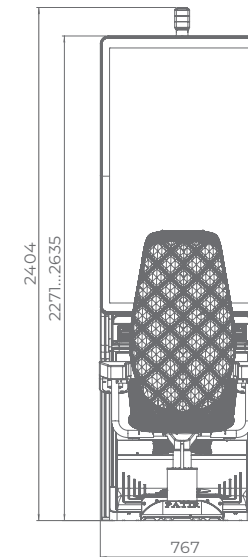

G 55 J1 VIP

- 55" J-curved frameless HD display with exceptional visual clarity
- Exquisite design and ergonomic features, ensuring maximum comfort
- Wide and convenient keyboard with dynamic touch display and electromechanical buttons
- Specially designed key systems for more ease of use by an operator
- High-quality stereo sound system
- Ambient, attractive LED illumination alongside the cabinet
- Built-in USB port for fast charging
- Powered by the **EXCITER III** and **EXCITER IV** platforms

Comfortable multimedia chair that includes:

- High-quality stereo sound speakers
- Sound volume control
- The functions: Start, Auto Play, Select Game, Gamble, Take Win, Select Bet and Lines