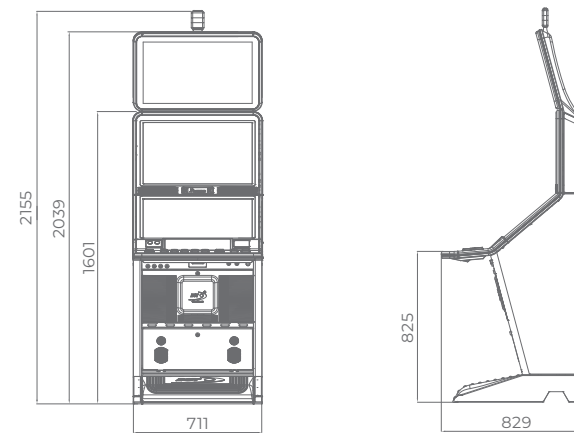

P-27/27 ST

- Two high-resolution 27" widescreen monitors, the main one with integrated touch screen
- Overhead multimedia topper with a 27" monitor (optional)
- Keyboard with dynamic OLED buttons (optional)
- Enhanced quality stereo sound system
- Ambient, attractive LED illumination alongside the cabinet
- Easily accessible and visible mechanical counters
- Ergonomic features, ensuring maximum comfort
- Convenient access through an electronic key system
- Powered by the **EXCITER II** and **EXCITER III** platforms