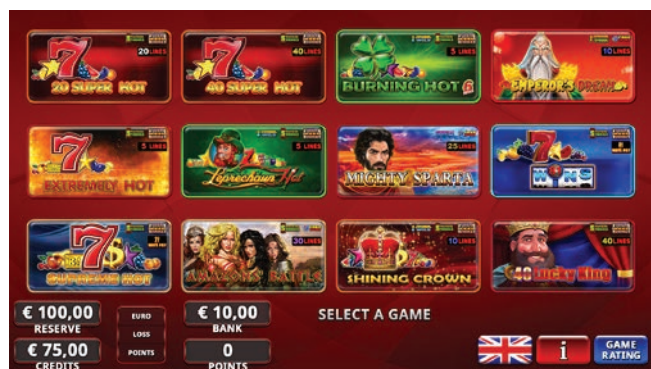

● **RED COLLECTION SALOON HD contains:**

- |                       |                   |
|-----------------------|-------------------|
| 1 20 Super Hot        | 7 Emperor's Dream |
| 2 40 Lucky King       | 8 Extremely Hot   |
| 3 40 Super Hot        | 9 Leprechaun Hot  |
| 4 Amazons' Battle     | 10 Mighty Sparta  |
| 5 81 Wins             | 11 Supreme Hot    |
| 6 Burning Hot 6 reels | 12 Shining Crown  |