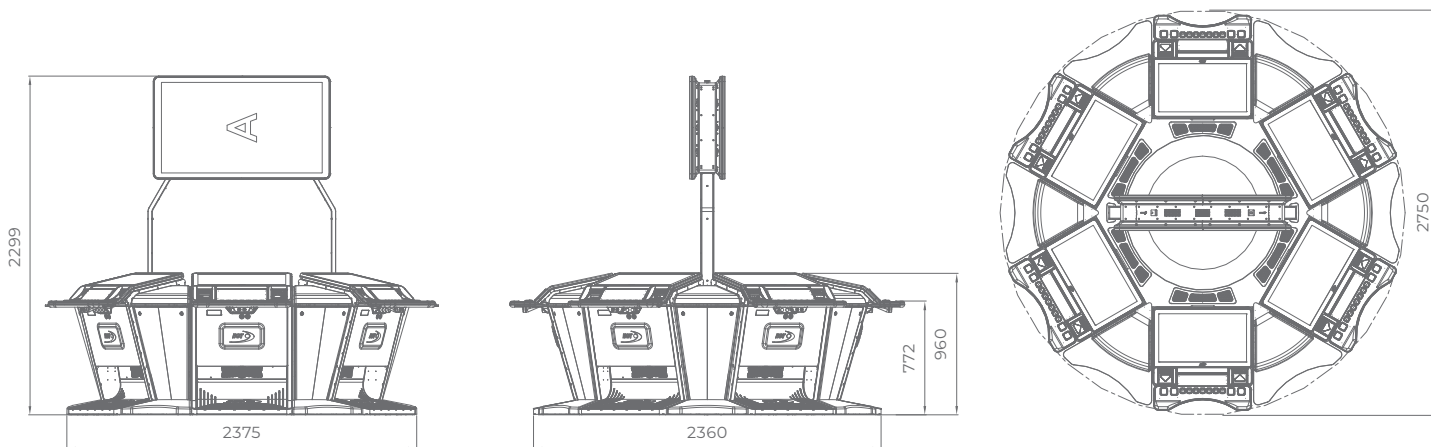

G R6 C

The brand new “G R6 C” series roulette are the next-generation level of products. The exquisite, modern design with 27” HD monitors present a contemporary solution for the casino around the world.

Supporting all the HD multi games produced by EGT, this product can be easily turned from ± classic roulette game into a hybrid gaming machine with many slots, cards, and dice games.

- 6 x 27” Full HD Touch Screen play stations and 12° monitor angle for the best player experience
- 6 x Middle connections with sleek design
- Integrated EGT Automatic Roulette Center unit
- New dome design for better player visibility
- Different keyboard options are available (6 or 13 electromechanical buttons are the options of the available keyboards)
- Dynamic LED illuminations
- Dynamic “in-game” sound effects
- Full HD live-stream camera
- Play stations can be linked to additional EGT Automated Roulette
- 50” Dual Display visualization (Optional)
- Bill validator (Optional) & USB charger;
- Ticket printer device (Optional).