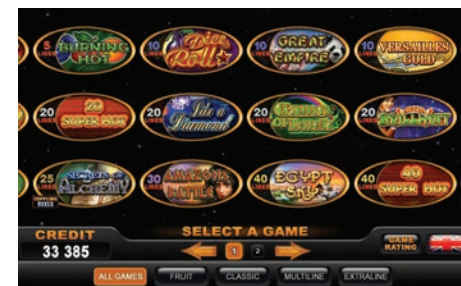

● **ORANGE VLT** contains:

1 Burning Hot	13 5 Dazzling Hot
2 Dice and Roll	14 Lucky Hot
3 Great Empire	15 Extra Stars
4 Versailles Gold	16 Shining Crown
5 20 Super Hot	17 Fortune Spells
6 Like a Diamond	18 Olympus Glory
7 Game of Luck	19 Fruits Kingdom
8 Circus Brilliant	20 Rise of Ra
9 Secrets of Alchemy	21 Frog Story
10 Amazons' Battle	22 more Dice and Roll
11 Egypt Sky	23 Flaming Hot
12 40 Super Hot	24 50 Horses