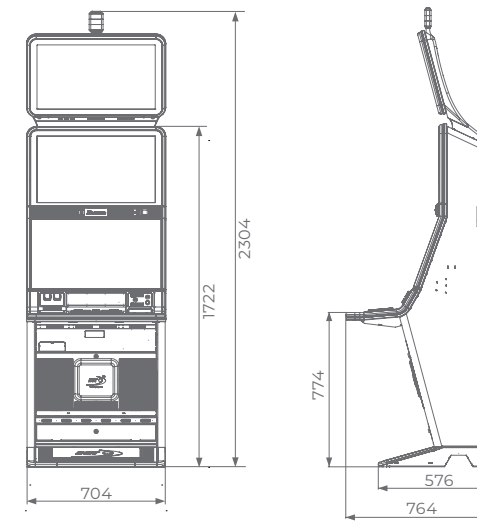

Peripheral Devices:

- Bill recycler
- Coin acceptor
- 2 hopper devices