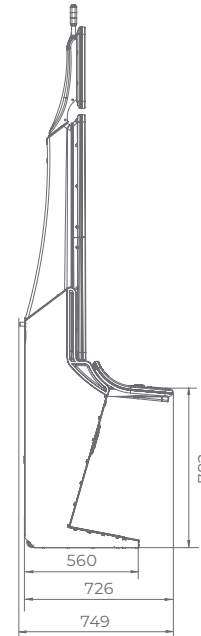

G 50 V ST

- A 50" portrait-oriented straight display with integrated touch screen for greater interactivity
- Overhead multimedia topper with a 27" monitor (optional)
- Frameless HD display with exceptional visual clarity
- Exquisite design and ergonomic features, ensuring maximum comfort
- Wide and convenient keyboard with dynamic touch display and electromechanical buttons
- Specially designed key systems for more ease of use by an operator
- High-quality stereo sound system
- Ambient, attractive LED illumination alongside the cabinet
- Built-in USB port for fast charging
- Powered by the **EXCITER III**® and **EXCITER IV**® platforms