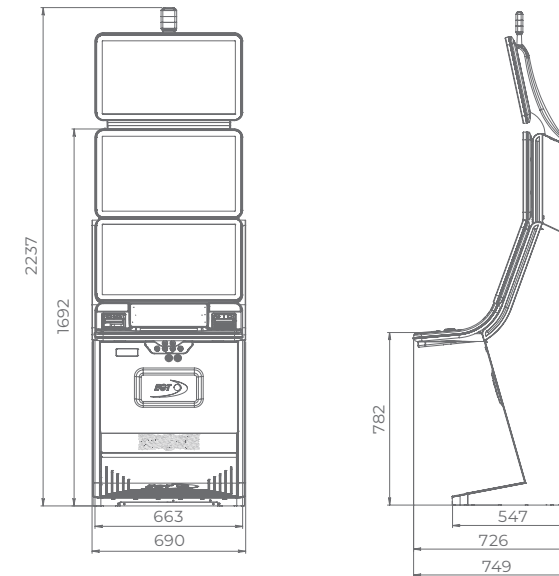

G 27-27 ST

- Two high-resolution 27" widescreen monitors
- Touch screen equipped on the main display
- Overhead multimedia topper with a 27" monitor (optional)
- Frameless HD display with exceptional visual clarity
- Exquisite design and ergonomic features, ensuring maximum comfort
- Wide and convenient keyboard with dynamic touch display and electromechanical buttons
- Specially designed key systems for more ease of use by an operator
- High-quality stereo sound system
- Ambient, attractive LED illumination alongside the cabinet
- Built-in USB port for fast charging
- Powered by the **EXCITER III**® and **EXCITER IV**® platforms