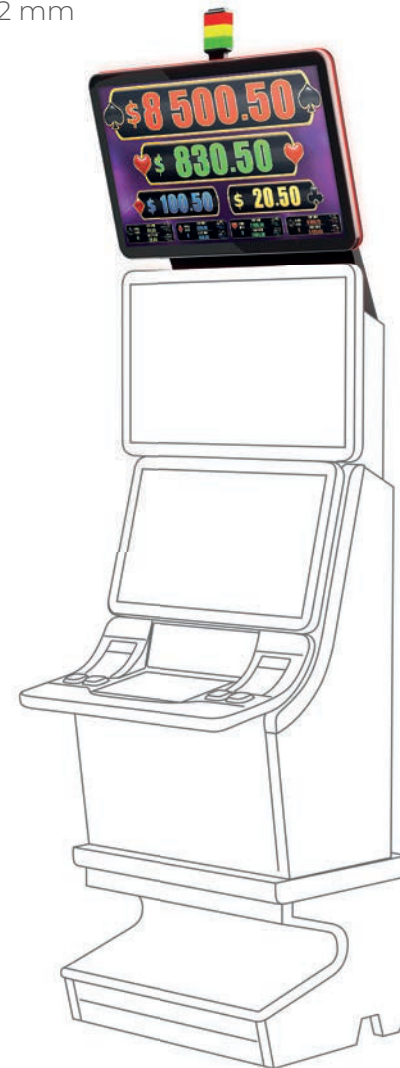

# General Base

- Ergonomic shape
- Appearance that follows the General series cabinets design line
- Attractive lighting
- Step for player's comfort
- Suitable for a single machine as well as for a group of machines
- An optional cashbox can be installed
- WxHxD 660x429,7x521,9 mm