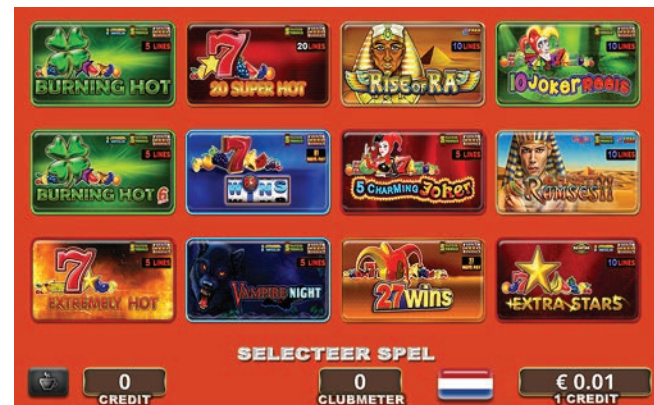

ORANGE COLLECTION

Dutch Market

- Options & Features
  - Multi-language
  - Coffee Break feature
  - Thriller Games feature
- Payout options
  - Bills
  - Coins
  - Cashless transfer
- Platform
  - EXCITER III
- VAN Protocol
  - VAN 18 F2
- Cabinets
  - P-24/24 UP
  - P-27-27 ST AWP

● **ORANGE COLLECTION** contains:

1. 1 Burning Hot
2. 2 20 Super Hot
3. 3 Rise of Ra
4. 4 10 Joker Reels
5. 5 Burning Hot 6 reels
6. 6 81 Wins
7. 7 5 Charming Joker
8. 8 Almighty Ramses II
9. 9 Extremely Hot
10. 10 Vampire Night
11. 11 27 Wins
12. 12 Extra Stars

Select game screen 1