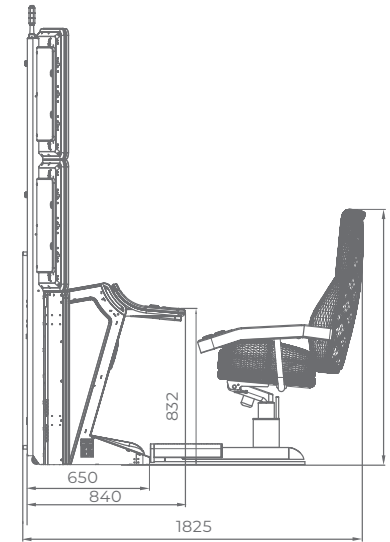

G 50-50 C VIP

- Two 50" frameless HD displays with exceptional visual clarity
- Exquisite design and ergonomic features, ensuring maximum comfort
- Wide and convenient keyboard with dynamic touch display and electromechanical buttons
- Specially designed key systems for more ease of use by an operator
- High-quality stereo sound system
- Ambient, attractive LED illumination alongside the cabinet
- Built-in USB port for fast charging
- Powered by the **EXCITER III** and **EXCITER IV** platforms

Comfortable multimedia chair that includes:

- High-quality stereo sound speakers
- Sound volume control
- The functions: Start, Auto Play, Select Game, Gamble, Take Win, Select Bet and Lines