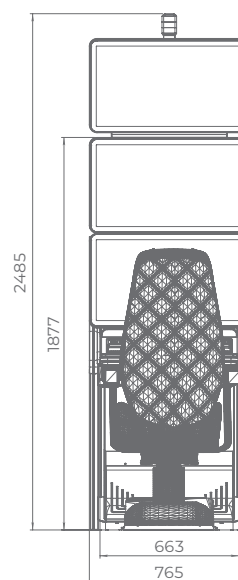

G 32-32 VIP AWP

new

- Two high-resolution 32" widescreen monitors
- Touch screen equipped on the main display
- Overhead multimedia topper with a 32" monitor (optional)
- Frameless HD display with exceptional visual clarity
- Exquisite design and ergonomic features, ensuring maximum comfort
- Wide and convenient keyboard with dynamic touch display and electromechanical buttons
- Specially designed key systems for more ease of use by an operator
- High-quality stereo sound system
- Ambient, attractive LED illumination alongside the cabinet
- Built-in USB port for fast charging
- Powered by **EXCITER III** platform

Comfortable multimedia chair that includes:

- High-quality stereo sound speakers
- Sound volume control
- The functions: Start, Auto Play, Select Game, Gamble, Take Win, Select Bet and Lines

Peripheral Devices:

- Printer (Ticket-In and Ticket-Out)
- Bill recycler
- Coin acceptor
- Hopper