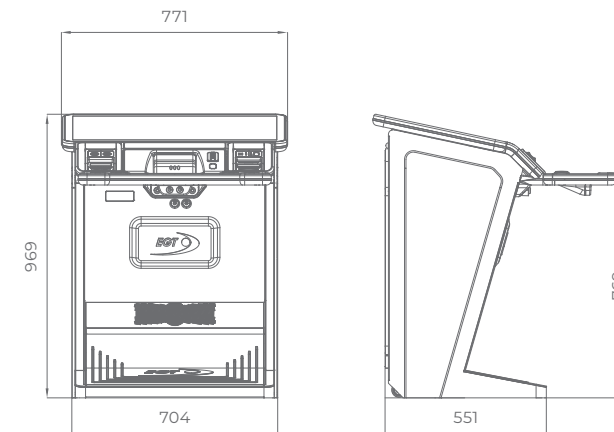

Peripheral devices:

- Bill validator (optional)
- Ticket printer (optional)