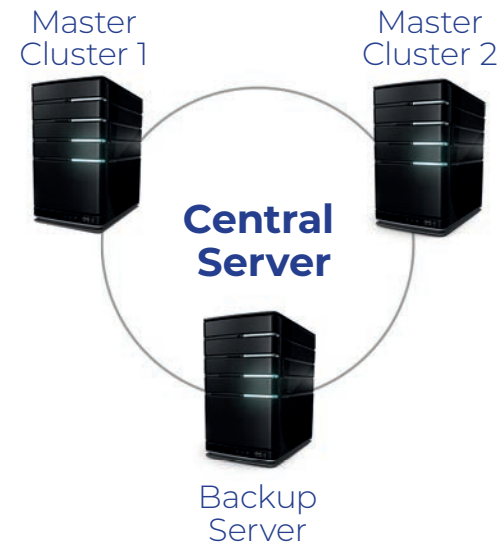

VLT Jackpot

- Mystery progressive jackpot with up to 3 levels

Central Server

- Games management and settings
- RNG
- Administrative support:
  - Accounting and reporting
  - Terminals monitoring
  - Network monitoring
  - Server monitoring
- Distributed load balance Processing
- Cluster server organization for optimal performance and maximum reliability

Communication Network

- Provides data traffic between the central server and the locations
- Advantages:
  - Site-To-Site VPN
  - SSL certificate authorization
  - Easy system scaling
- Communication based on TCP/IP with TLS and RSA Encryption over the VPN