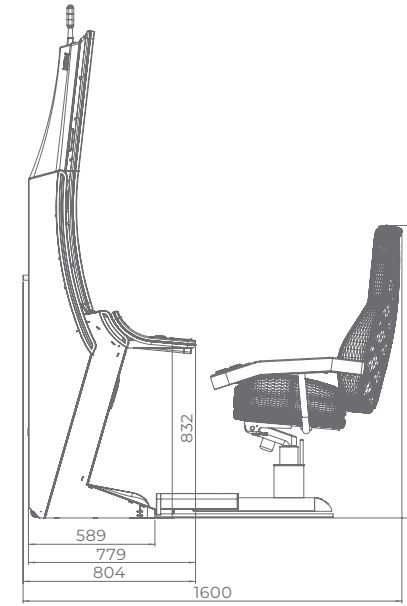

G 55 J1 VIP

- 55" J-curved frameless HD display with exceptional visual clarity
- Exquisite design and ergonomic features, ensuring maximum comfort
- Wide and convenient keyboard with dynamic touch display and electromechanical buttons
- Specially designed key systems for more ease of use by an operator
- High-quality stereo sound system
- Ambient, attractive LED illumination alongside the cabinet
- Built-in USB port for fast charging
- Powered by the **EXCITER III** and **EXCITER IV** platforms

Comfortable multimedia chair that includes:

- High-quality stereo sound speakers
- Sound volume control
- The functions: Start, Auto Play, Select Game, Gamble, Take Win, Select Bet and Lines