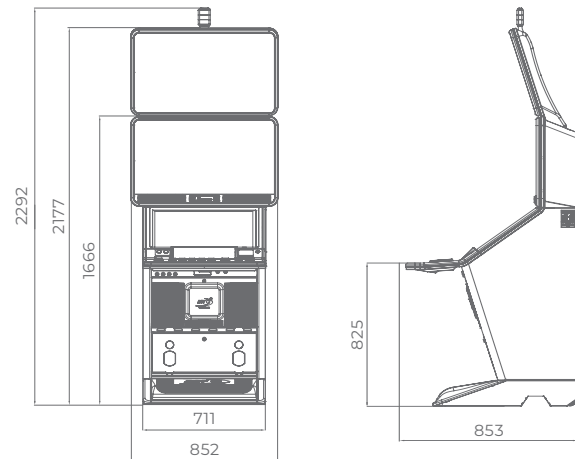

P-27/32H ST

- 27" widescreen main monitor with integrated touch screen for greater interactivity
- Attractive and LED-illuminated top box featuring a 32" landscape monitor
- Overhead multimedia topper with a 32" monitor (optional)
- Keyboard with dynamic OLED buttons (optional)
- Enhanced quality stereo sound system
- Ambient, attractive LED illumination alongside the cabinet
- Easily accessible and visible mechanical counters
- Ergonomic features, ensuring maximum comfort
- Convenient access through an electronic key system
- Powered by the **EXCITER II** and **EXCITER III** platforms